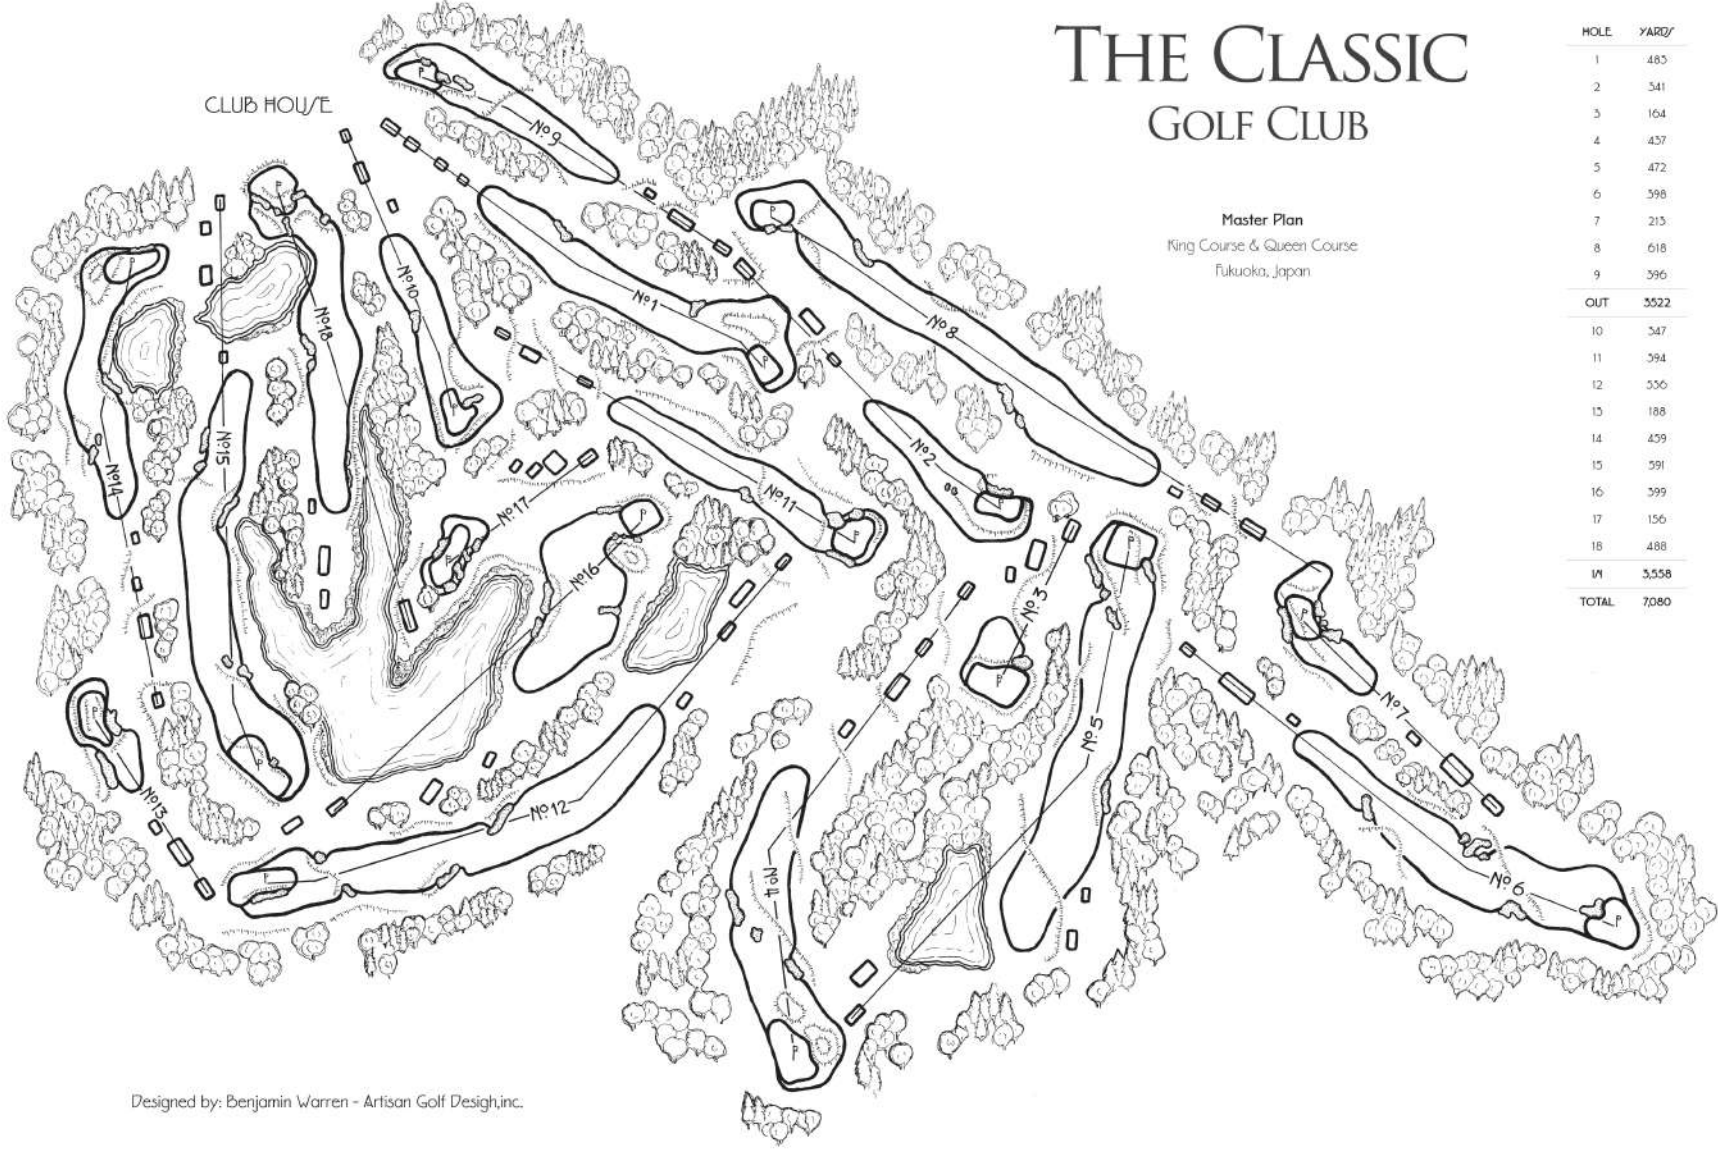

THE CLASSIC GOLF CLUB

Master Plan
King Course & Queen Course
Fukuoka, Japan

HOLE	YARDZ
1	485
2	541
3	164
4	457
5	472
6	598
7	213
8	618
9	596
OUT 5522	
10	547
11	594
12	556
13	188
14	459
15	591
16	599
17	156
18	488
IN 5,558	
TOTAL	7,080

Designed by: Benjamin Warren - Artisan Golf Design, Inc.